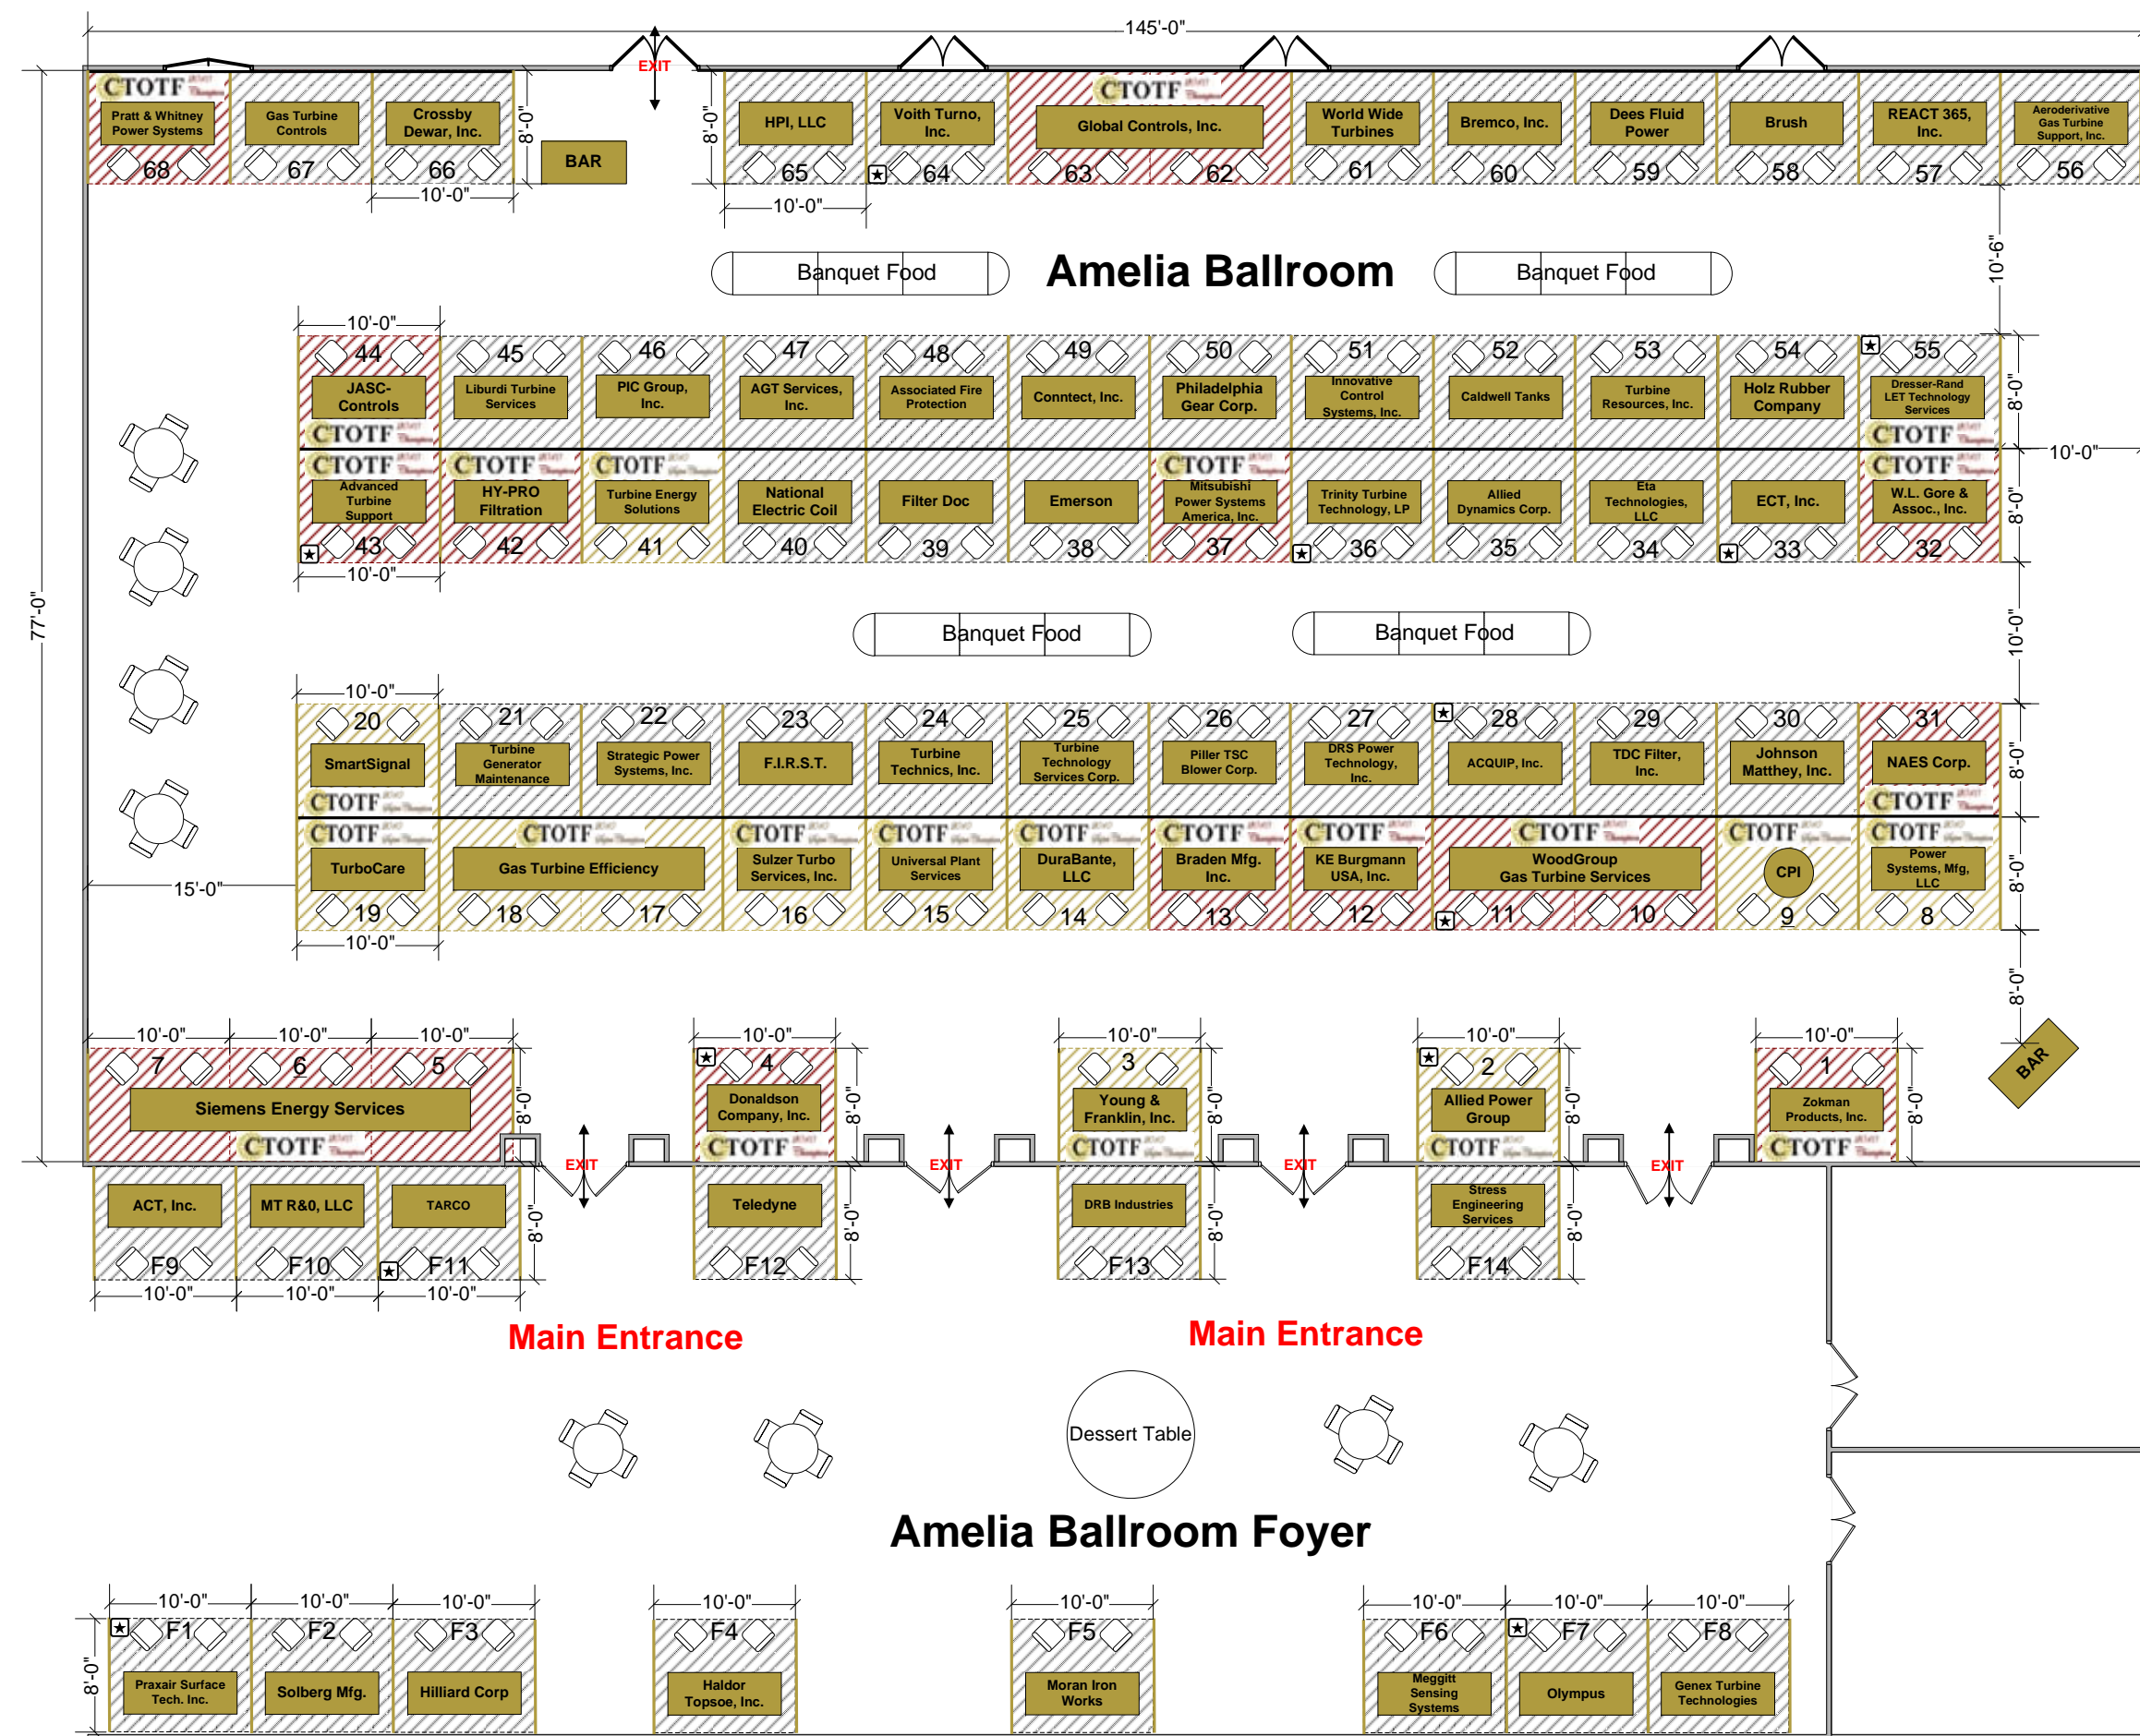

# Spring 2010 Turbine Forum & Trade Show April 26<sup>th</sup> 5PM – 9PM

Amelia Inn & Conference Center  
At  
Amelia Island Plantation  
6800 First Coast Hwy  
Amelia Island, FL 32034  
888-261-6161

★ Denotes Exhibitor Raffle